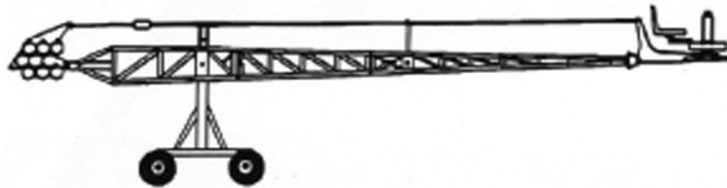

Pam Connor - Key Grip
 Cell# (818) 825-6859

Danny "DJ" Haizlip - Best Boy
 Cell# (323) 371-1498

- 2 GIRAFFE CRANES
- 53' GRIP TRUCK
- 42' RIGGING TRUCK
- 2CV PLATFORM CAR

GIRAFFE TECHNICAL

The dimensions of the crane trailer:
 Ground to Roof - 112"
 Fender to Fender - 102"
 Hitch to Bumper - 245"
 Appx. Weight - 7500#